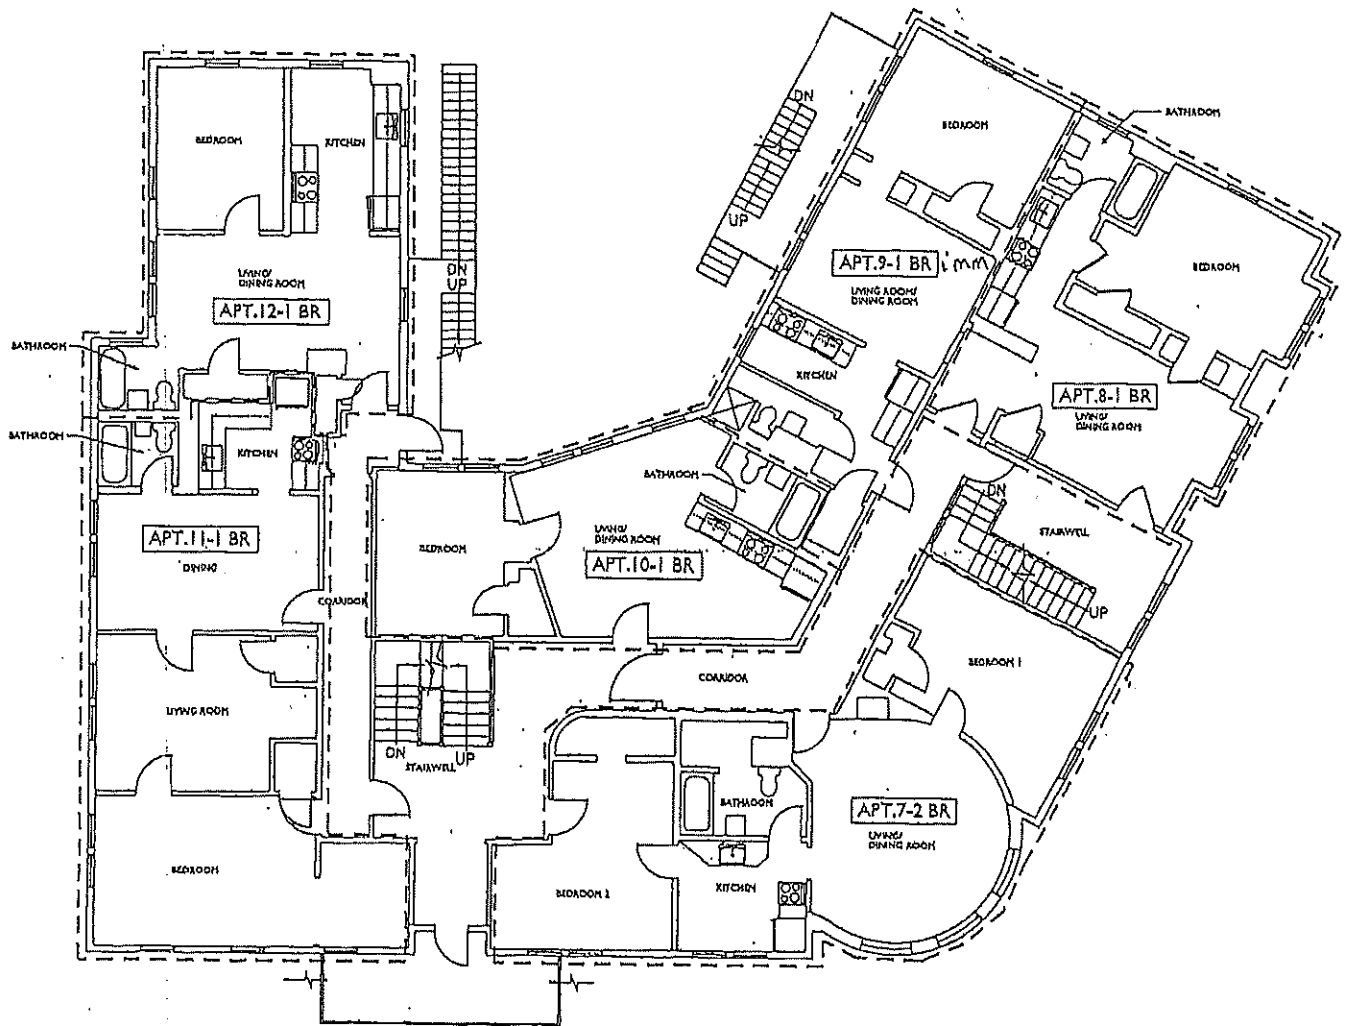

Bedford Terrace Apartments

36 Bedford Terrace

Northampton, MA 01060

(E1) FIRST FLOOR PLAN
UP - CR

Bedford Terrace Apartments

36 Bedford Terrace

Northampton, MA 01060

E1 SECOND FLOOR PLAN
1/17/74

Bedford Terrace Apartments

36 Bedford Terrace

Northampton, MA 01060

Bedford Terrace Apartments

36 Bedford Terrace

Northampton, MA 01060

E1 FOURTH FLOOR PLAN
01-12